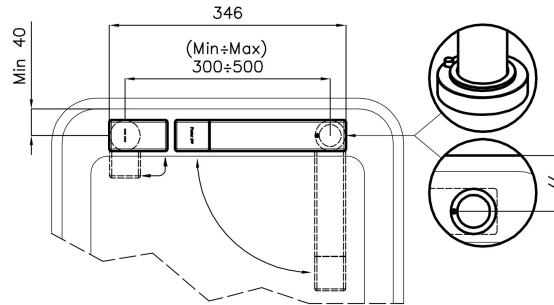

---

Distance trous Voir "Dessin d'encastrement"

---

Double trous Kit nécessaire

---

Trou mitigeur  $\varnothing$ 35mm

---

Épaisseur maximale du top 40mm

## DESSINS TECHNIQUES

### Installation sheet - Foglio installazione

Front side—Mixer tap on the left  
 Lato frontale—Miscelatore a sinistra

Right side  
 Lato destro

Front side—Mixer tap on the right  
 Lato frontale—Miscelatore a destra