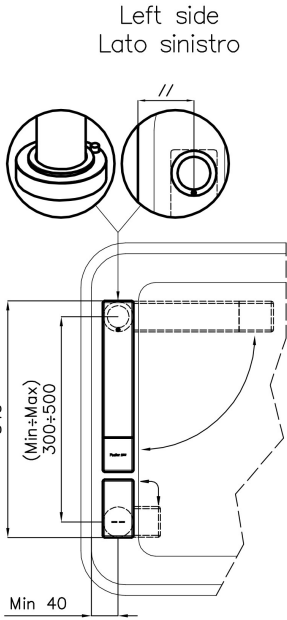

---

Distance trous Voir "Dessin d'encastrement"

---

Double trous Kit nécessaire

---

Trou mitigeur  $\varnothing$ 35mm

---

Épaisseur maximale du top 40mm

## DESSINS TECHNIQUES

### Installation sheet - Foglio installazione

Front side—Mixer tap on the left  
 Lato frontale—Miscelatore a sinistra

Right side  
 Lato destro

Front side—Mixer tap on the right  
 Lato frontale—Miscelatore a destra