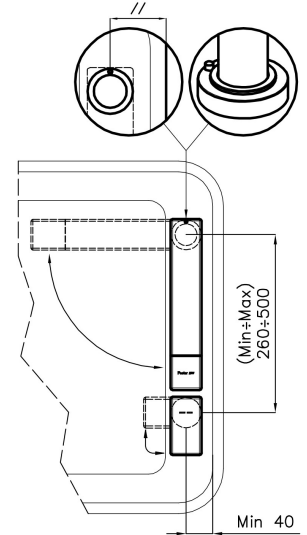

---

Distance trous Voir "Dessin d'encastrement"

---

Double trous Kit nécessaire

---

Trou mitigeur  $\varnothing$ 35mm

---

Épaisseur maximale du top 40mm

## DESSINS TECHNIQUES

### Installation sheet - Foglio installazione

Front side—Mixer tap on the left  
 Lato frontale—Miscelatore a sinistra

Right side  
 Lato destro

Front side—Mixer tap on the right  
 Lato frontale—Miscelatore a destra